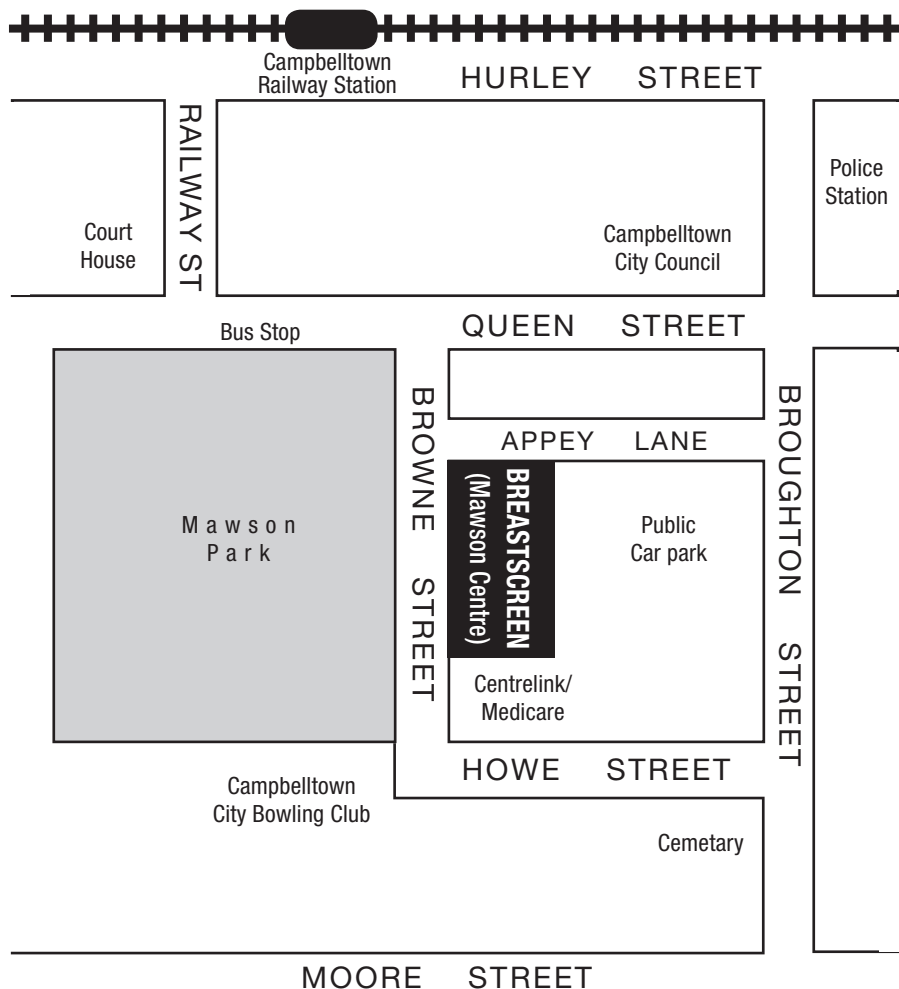

# New Location

*BreastScreen*  
NEW SOUTH WALES

## CAMPBELLTOWN

Mawson Centre, 4 Browne Street,  
(Ground Floor, Units 3-5)  
Campbelltown NSW 2560

**Parking:** Public car park behind Mawson Centre, between Browne St & Broughton Street. 2 hrs free 6am to 6pm Mon-Fri; 8am to 1pm Saturdays. Limited, restricted parking on Browne & Howe Streets.

**Trains:** 5 minute walk from Campbelltown train station.

**Buses:** 870, 871, 872, 878C all stop at the Court House on cnr Queen Street & Railway Streets, near Browne Street.

*Timetables – Transport Info Line – 131 500.*