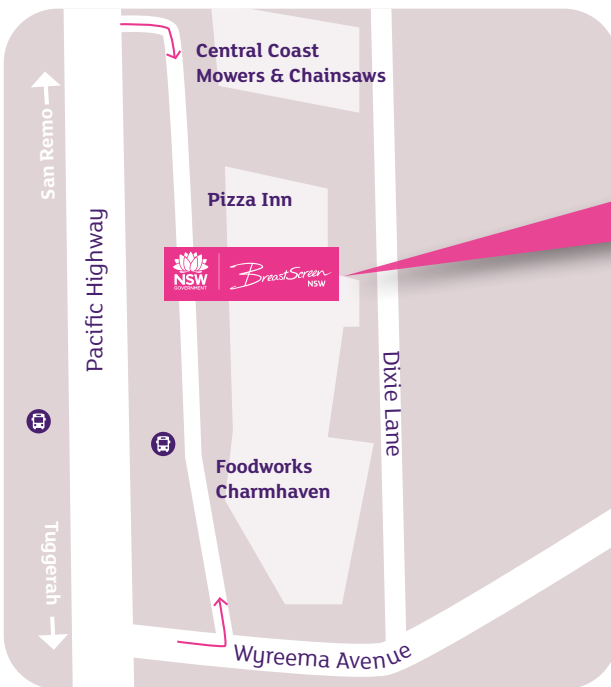

**NEW
LOCATION!
BreastScreen NSW
CHARMHAVEN**

The mobile screening van is no longer at Lake Haven Shopping Centre.

Located at: Shop C, Charmhaven Shopping Village, 201 Pacific Highway, Charmhaven

Enter via: Pacific Highway

Car Parking: Free parking on site

Bus: Bus routes stops at Charmhaven Shopping Village, routes 92, 97, 98, 99

Book Online Now

- 1 Log onto: book.breastscreen.nsw.gov.au/
- 2 Enter appointment code (your code is printed in your letter)